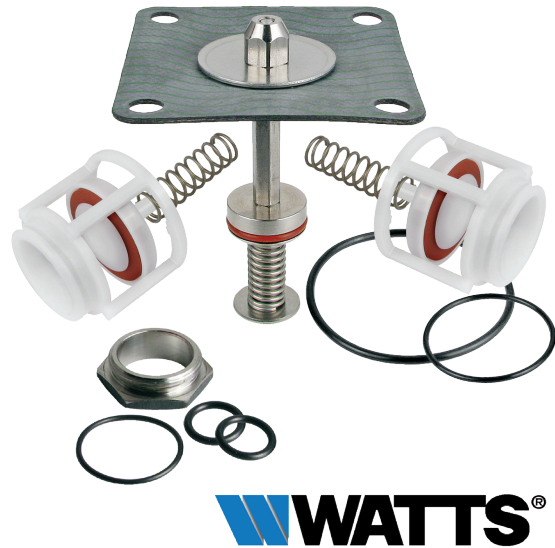

Total Backflow Repair Kits

In Stock at Equiparts!

Equiparts is proud to stock a full line of "Total Repair Kits" for Backflow Prevention Assemblies. These total repair kits include everything necessary to completely repair the internals of the applicable assembly.

009 Total Repair Kits - Current Assemblies

#84288 Works with: 1/4" - 1/2" - M

Includes: 1/4" - 1/2" 009 Total Relief Valve Repair Kit
1/4" - 1/2" 009 First Check Valve Repair Kit
1/4" - 1/2" 009 Second Check Valve Repair Kit Retainer

#84289 Works with: 3/4" - M3

Includes: 3/4" 009M3 Total Relief Valve Repair Kit
3/4" 009M3 First Check Valve Repair Kit
3/4" 009M3 Second Check Valve Repair Kit Retainer

#84290 Works with: 1" - M2

Includes: 1" 009M2 Total Relief Valve Repair Kit
1" 009M2 First Check Valve Repair Kit
1" 009M2 Second Check Valve Repair Kit Retainer

#84291 Works with: 1-1/4" - 1-1/2" - M2

Includes: 1-1/4" - 1-1/2" 009M2 Total Relief Valve Repair Kit
1-1/4" - 1-1/2" 009M2 First Check Valve Repair Kit
1-1/4" - 1-1/2" 009M2 Second Check Valve Repair Kit Retainer